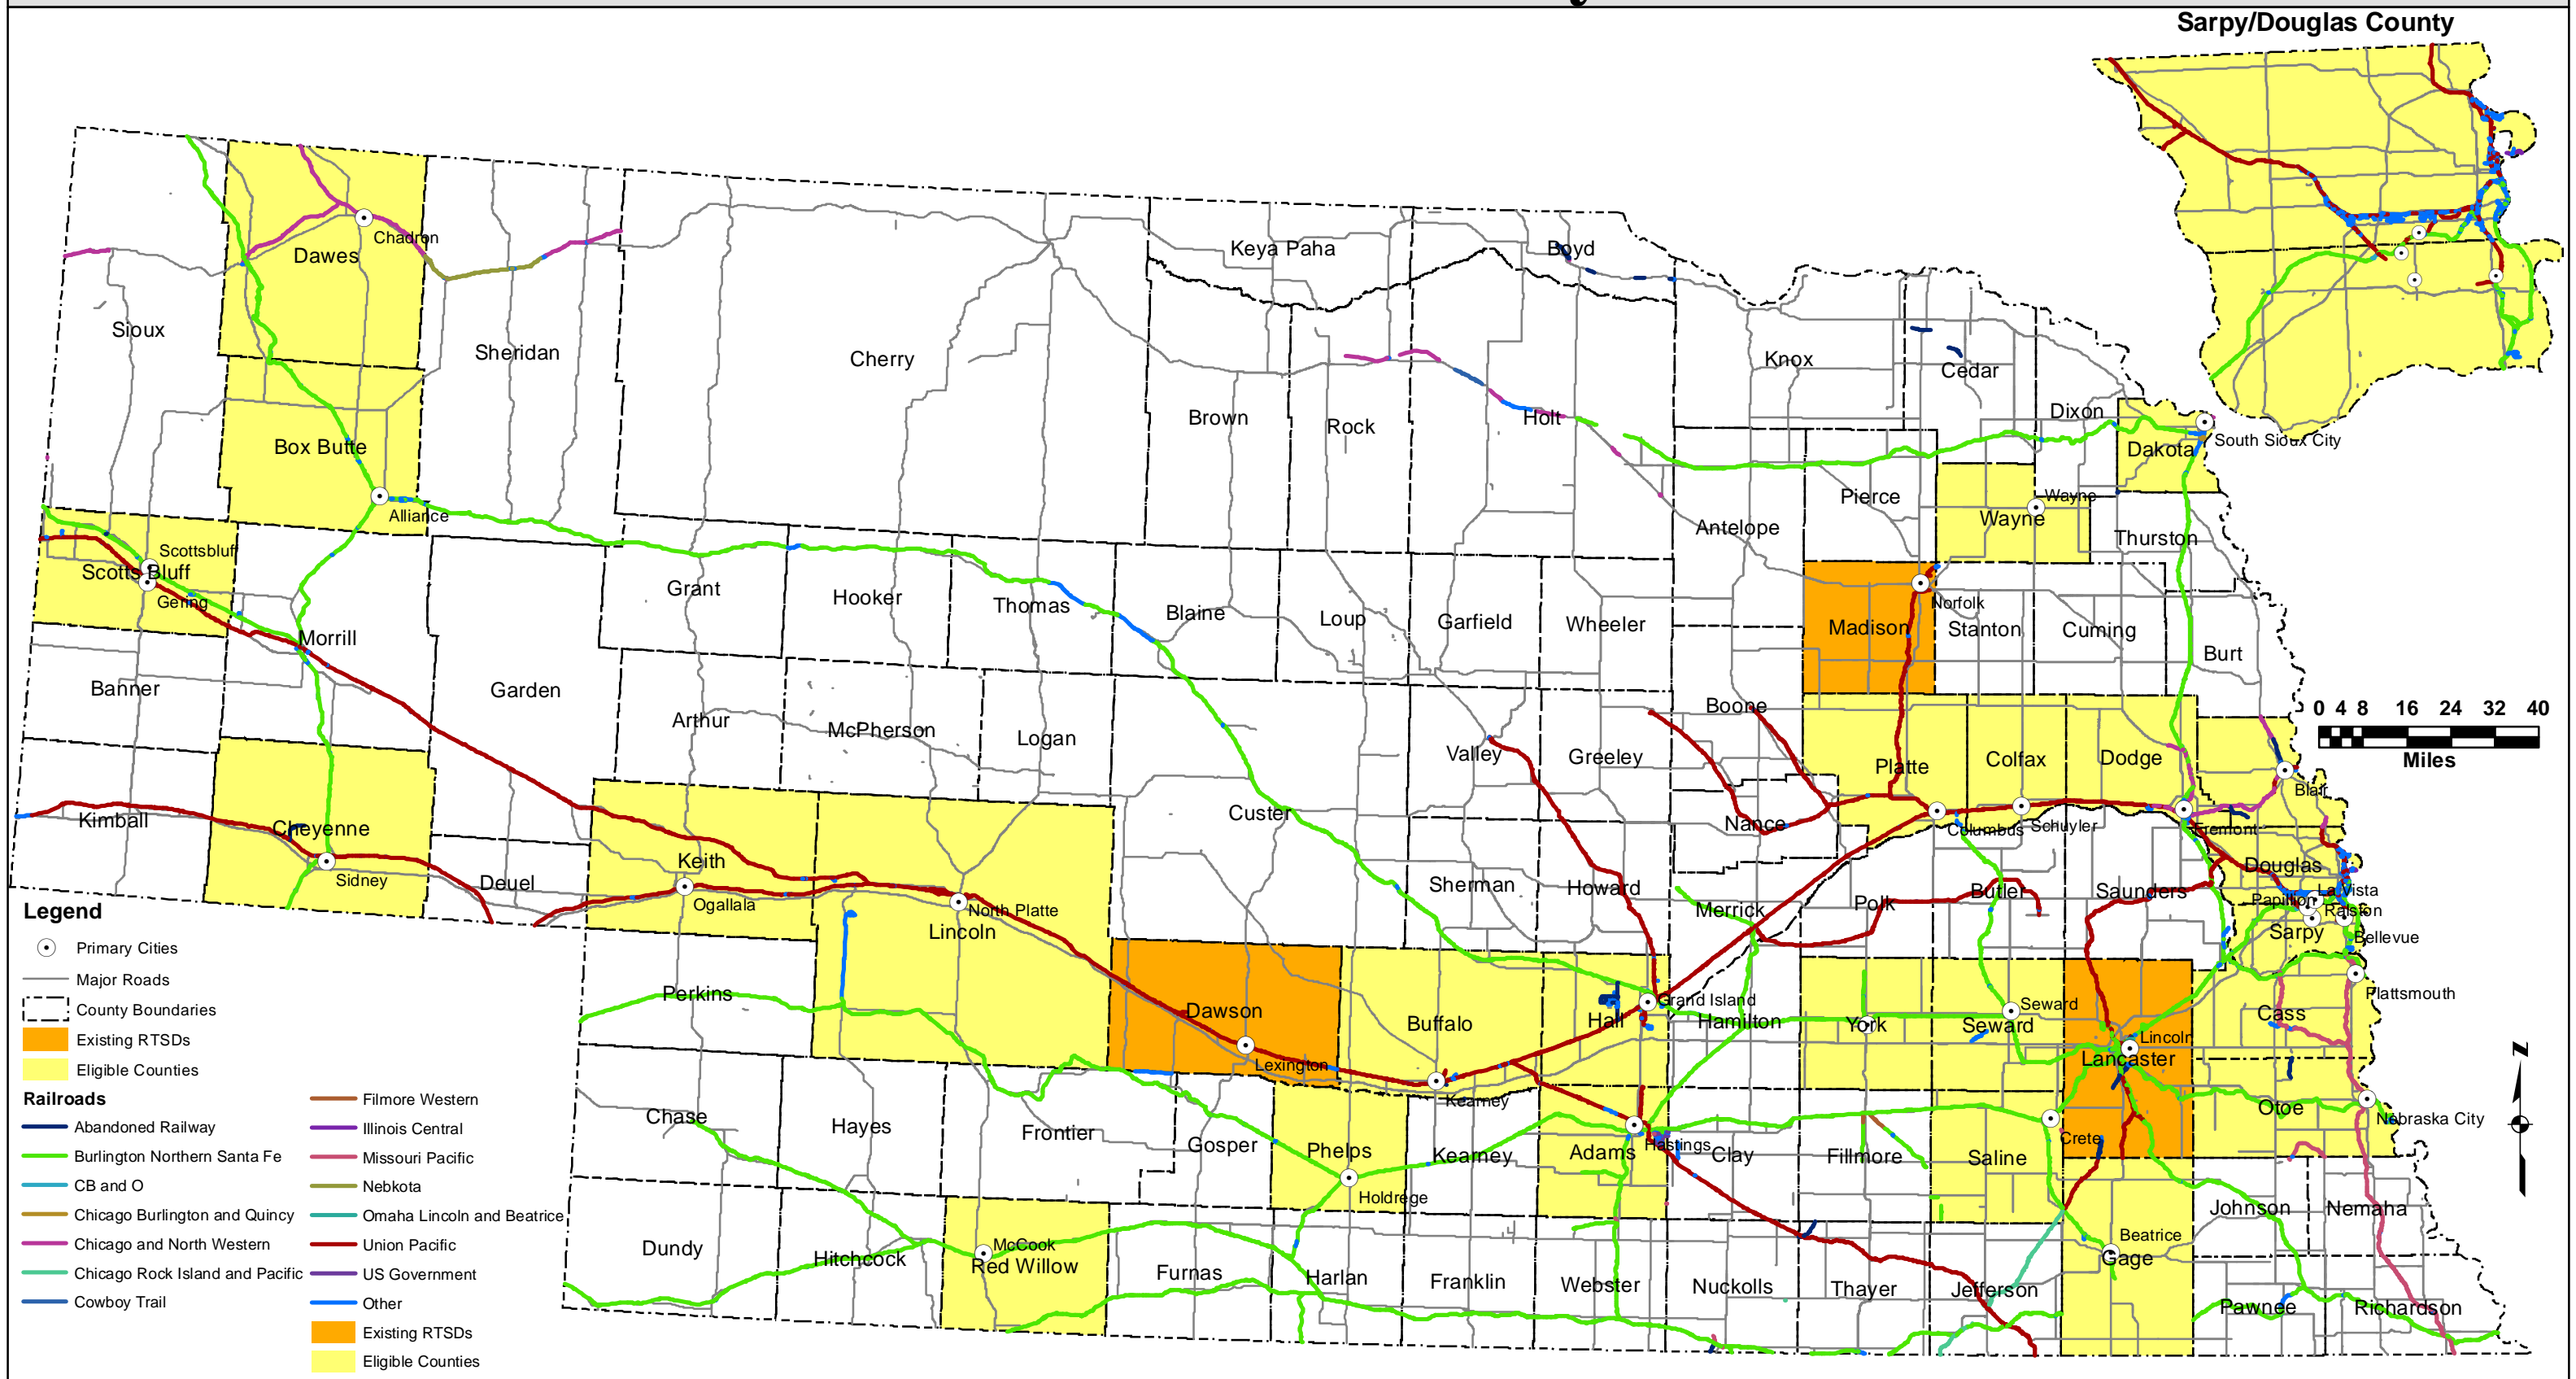

Lincoln/Lancaster County RTSD

Eligible Counties/Cities in Nebraska - 2010
28 Counties / 30 Cities